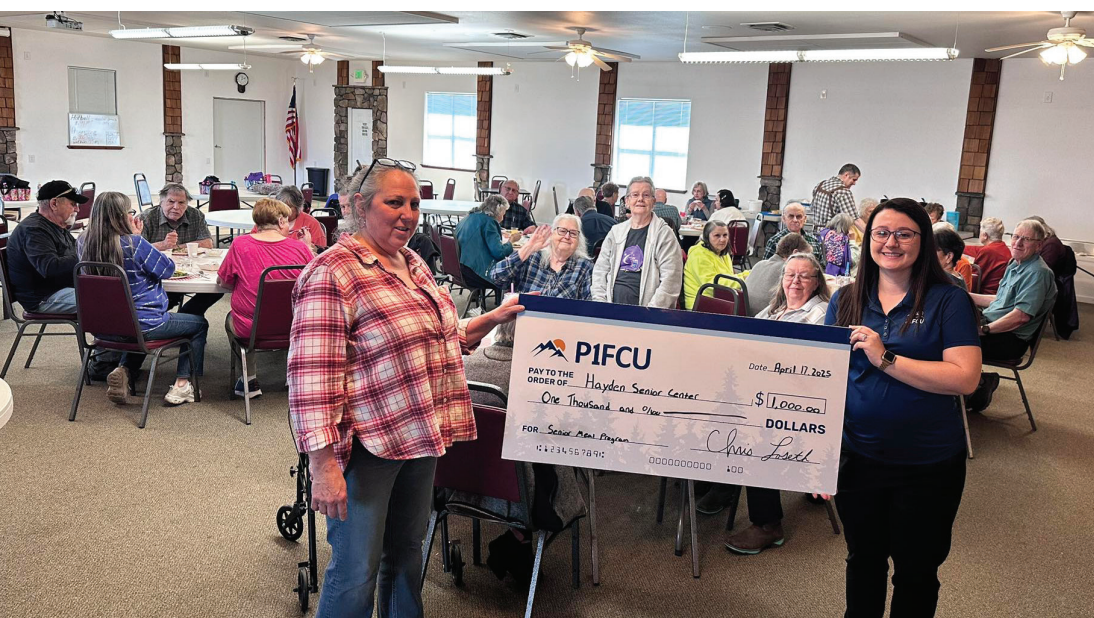

P1FCU

APRIL 2025 | COMMUNITY DEVELOPMENT

7th Annual Easter Egg Hunt

Our 7th Annual Easter Egg Hunt was jam-packed with fun, prizes, and over 1,000 attendees enjoying a perfect spring evening. A big thank you to the LC State Warriors for hosting and helping us coordinate the event, and an even bigger shoutout to the 60+ P1FCU team members who volunteered their time to make this one of our most successful community events yet!

Asotin County Fair and Parade

We had a great time participating in the Asotin County Fair Parade and showing our support at the Livestock Sale. It's always a fun way to connect with the community and celebrate the dedication of local youth who work hard raising and preparing their animals for fair season.

Vandal Football Golf Scramble

We were excited to be a part of the 3rd Annual University of Idaho Vandal Football Scramble! It was a fun day on the course filled with plenty of Vandal pride—all in support of the football program and its student-athletes.

Wake Up with the Warriors

We attended LC State's Wake Up with the Warriors event, joining fellow supporters to celebrate Warrior Athletics and hear updates from coaches and student-athletes. The event helps support athletic programs and scholarships, and we're proud to be part of a community that invests in student success on and off the field.